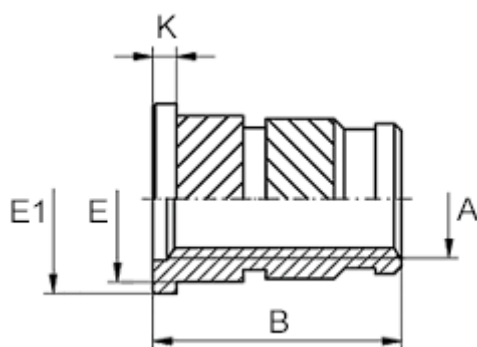

# Data Sheet

Article number: 12862000060800  
Description: KLEE-coil 862 000 060.800  
M6 Brass

## Measures

---

Female thread A	= M6
Flange diameter E1	= 9.5
Flange height	= 1.3
Length B	= 14.0
Min distance to edge	= 3.0
Outer diameter E	= 8.6
Recommended bore diameter W +0.1	= 8.0